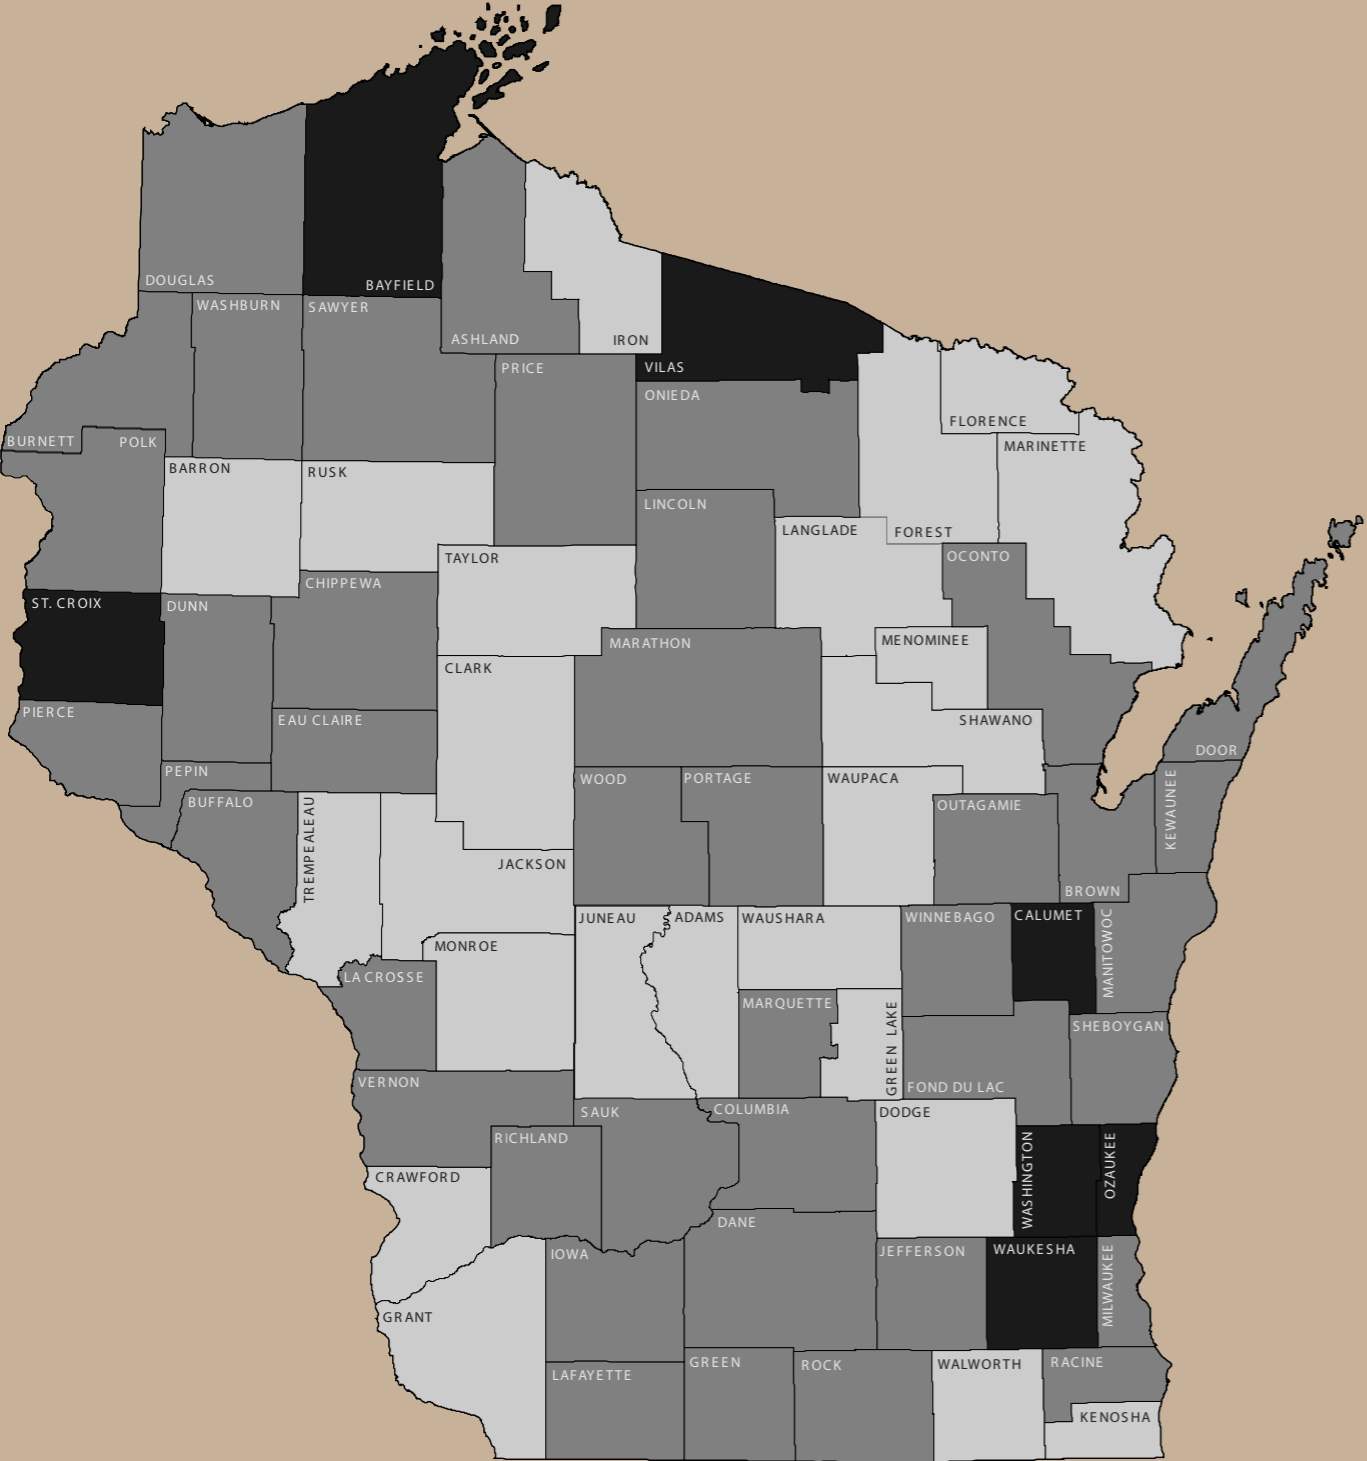

# WISCONSIN 2004 PRESIDENTIAL ELECTION VOTER TURNOUT BY COUNTY

Voter turnout is the percentage of presidential ballots cast during the 2004 presidential election of the total voter-aged population in the county.

- 60 - 69% TURNOUT
- 70 - 79% TURNOUT
- 80 - 89% TURNOUT

Wisconsin's statewide voter turnout was 73 percent.